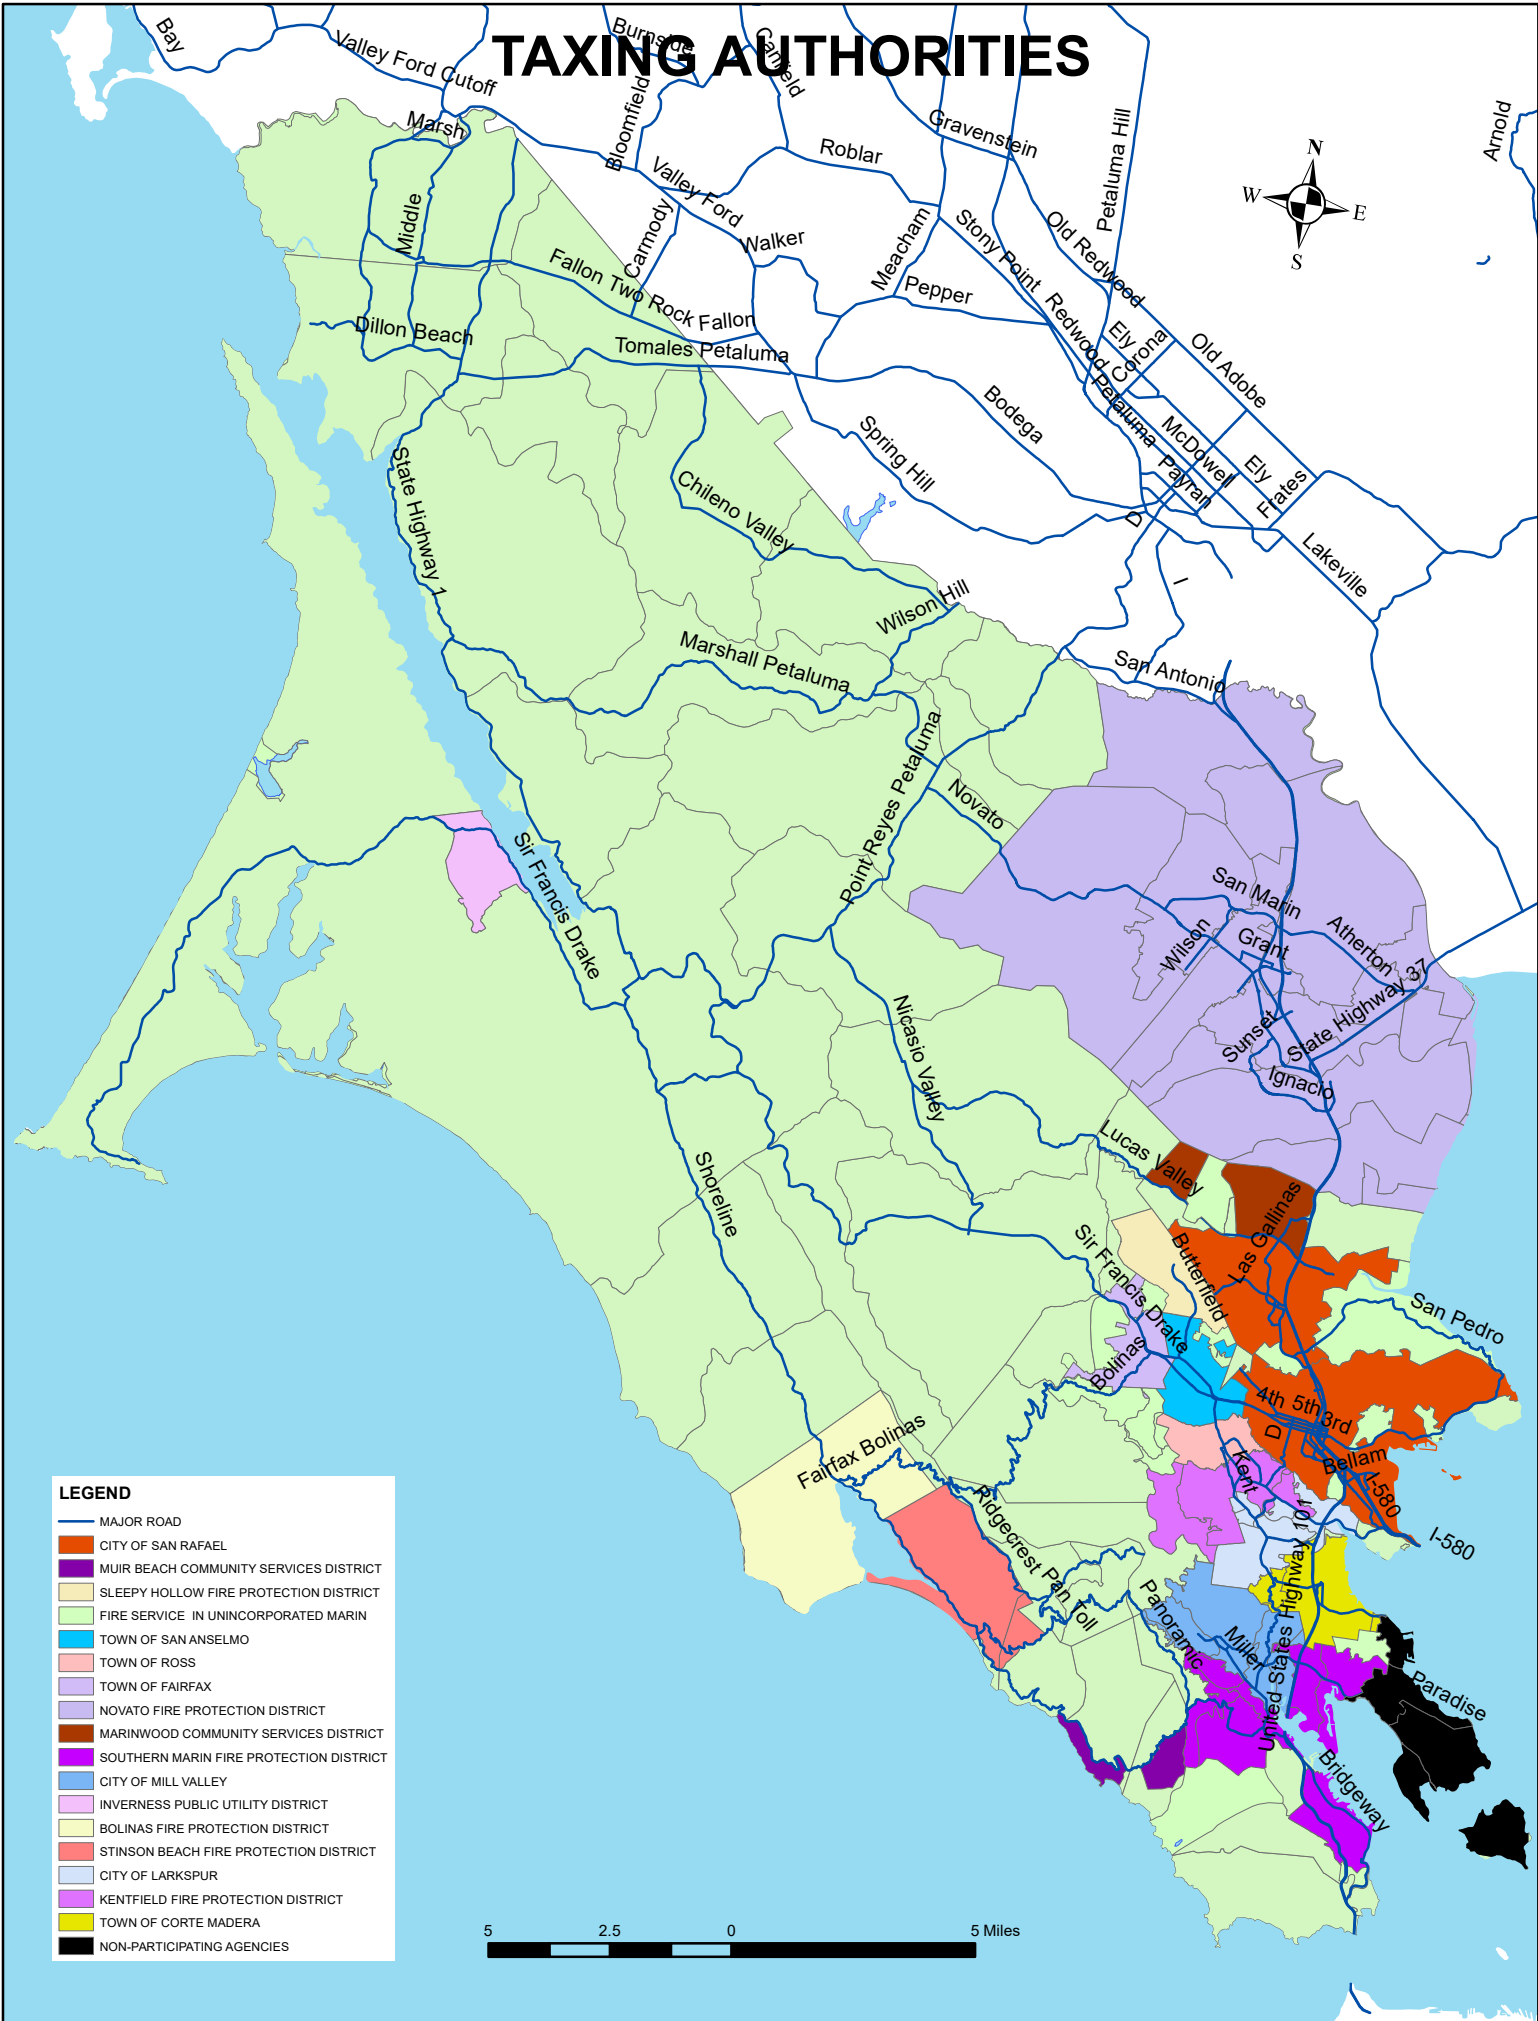

TAXING AUTHORITIES

LEGEND

- MAJOR ROAD
- CITY OF SAN RAFAEL
- MUIR BEACH COMMUNITY SERVICES DISTRICT
- SLEEPY HOLLOW FIRE PROTECTION DISTRICT
- FIRE SERVICE IN UNINCORPORATED MARIN
- TOWN OF SAN ANSELMO
- TOWN OF ROSS
- TOWN OF FAIRFAX
- NOVATO FIRE PROTECTION DISTRICT
- MARINWOOD COMMUNITY SERVICES DISTRICT
- SOUTHERN MARIN FIRE PROTECTION DISTRICT
- CITY OF MILL VALLEY
- INVERNESS PUBLIC UTILITY DISTRICT
- BOLINAS FIRE PROTECTION DISTRICT
- STINSON BEACH FIRE PROTECTION DISTRICT
- CITY OF LARKSPUR
- KENTFIELD FIRE PROTECTION DISTRICT
- TOWN OF CORTE MADERA
- NON-PARTICIPATING AGENCIES